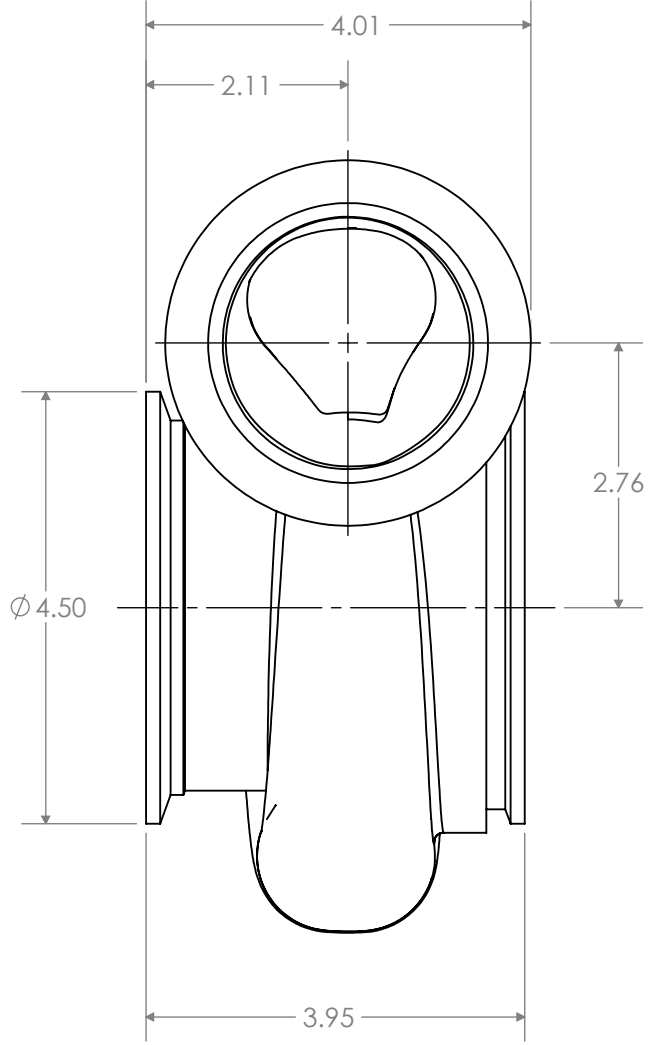

		RELEASED	
REV	DATE	REVISION	DWN
A	9/3/13	RELEASED	JG
-	-	-	-
-	-	-	-

UNLESS OTHERWISE SPECIFIED:
 DIMENSIONS ARE IN INCHES
 ANGULAR DIMENSIONS ARE IN DEGREES

DO NOT SCALE DRAWING

TITLE
 TIALVB42102 PUBLIC
 TIALVB45102 PUBLIC

SIZE A	PART NO. 003019 003021	REV A
-----------	------------------------------	----------

DRAWN: JG	DATE: 9/3/13	CHECKED: (XX)	SHEET: 1 OF 1
--------------	-----------------	------------------	---------------