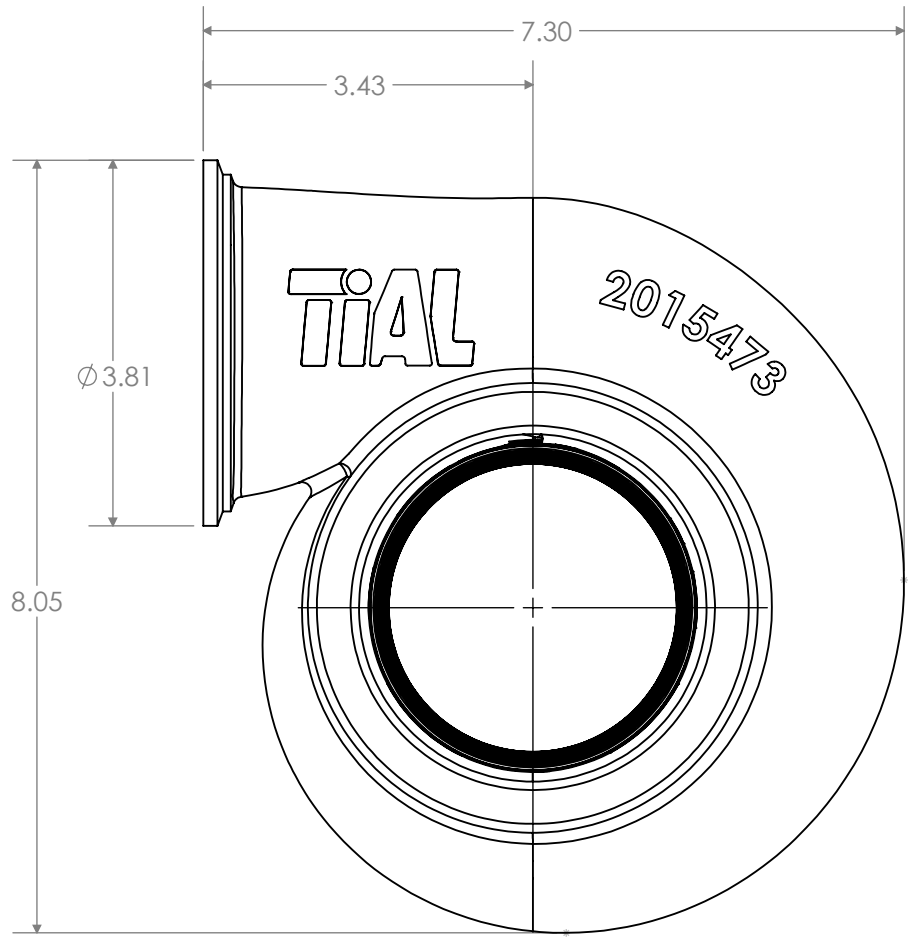

		RELEASED	
REV	DATE	REVISION	DWN
A	9/3/13	RELEASED	JG
-	-	-	-
-	-	-	-

UNLESS OTHERWISE SPECIFIED:
 DIMENSIONS ARE IN INCHES
 ANGULAR DIMENSIONS ARE IN DEGREES

DO NOT SCALE DRAWING

TITLE
 TIALVB42102 PUBLIC
 TIALVB45102 PUBLIC

SIZE A	PART NO. 003019 003021	REV A
-----------	------------------------------	----------

DRAWN: JG	DATE: 9/3/13	CHECKED: (XX)	SHEET: 1 OF 1
--------------	-----------------	------------------	---------------