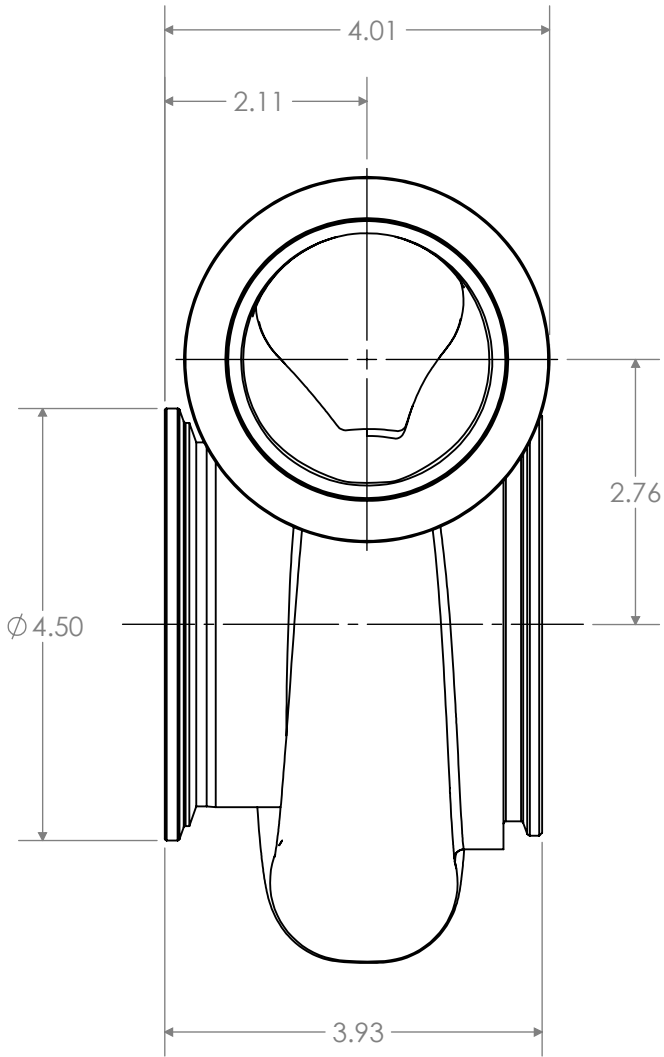

RELEASED	
REV	DATE	REVISION	DWN
A	12/21/15	RELEASED	JAB
-	-	-	-
-	-	-	-

UNLESS OTHERWISE SPECIFIED:
DIMENSIONS ARE IN INCHES
ANGULAR DIMENSIONS ARE IN DEGREES

DO NOT SCALE DRAWING

TITLE
TIALVB BWS400 83MM PUBLIC
TIALVB BWS400 87MM PUBLIC

SIZE	PART NO.	REV
A		A

MATERIAL	DRAWN:	DATE:	CHECKED:	SHEET:
	JAB	12/21/15	ES	1 OF 1