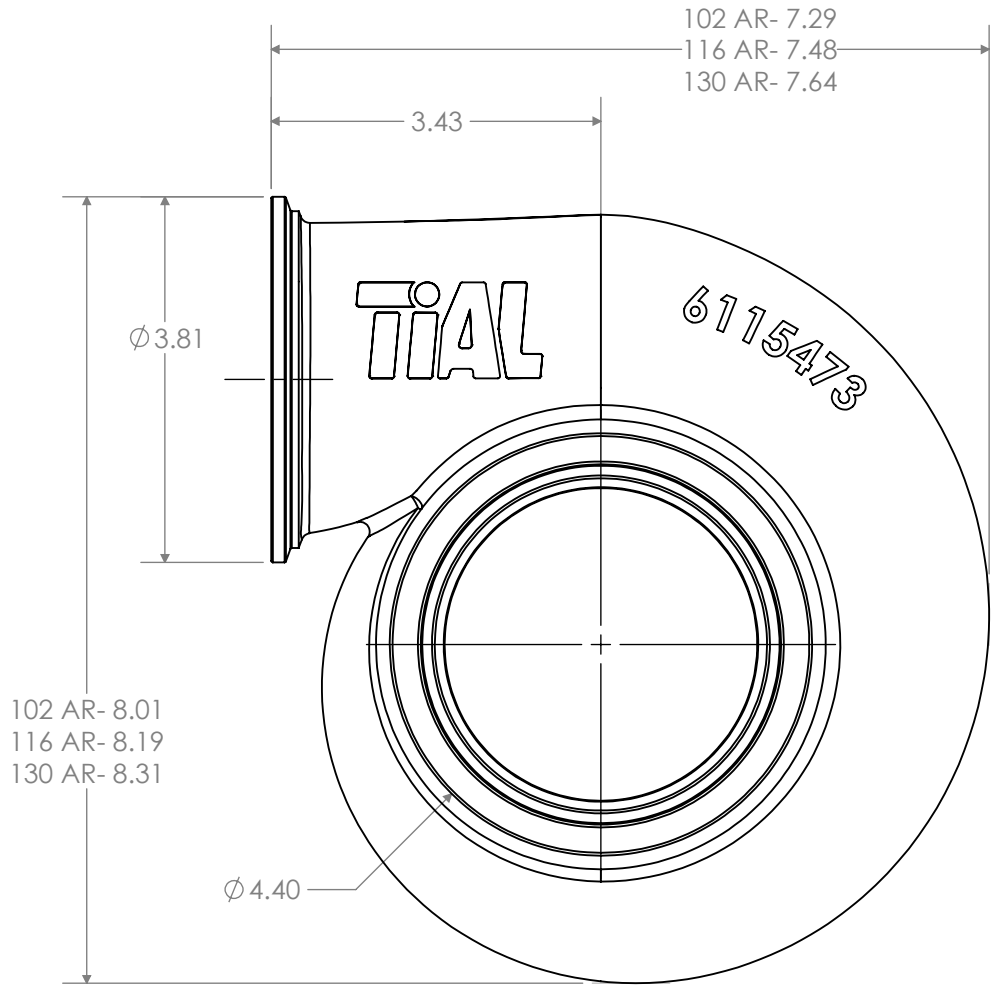

RELEASED	
REV	DATE	REVISION	DWN
A	12/21/15	RELEASED	JAB
-	-	-	-
-	-	-	-

UNLESS OTHERWISE SPECIFIED:
DIMENSIONS ARE IN INCHES
ANGULAR DIMENSIONS ARE IN DEGREES

DO NOT SCALE DRAWING

TITLE
TIALVB BWS400 83MM PUBLIC
TIALVB BWS400 87MM PUBLIC

SIZE	PART NO.	REV
A		A

MATERIAL	DRAWN:	DATE:	CHECKED:	SHEET:
	JAB	12/21/15	ES	1 OF 1